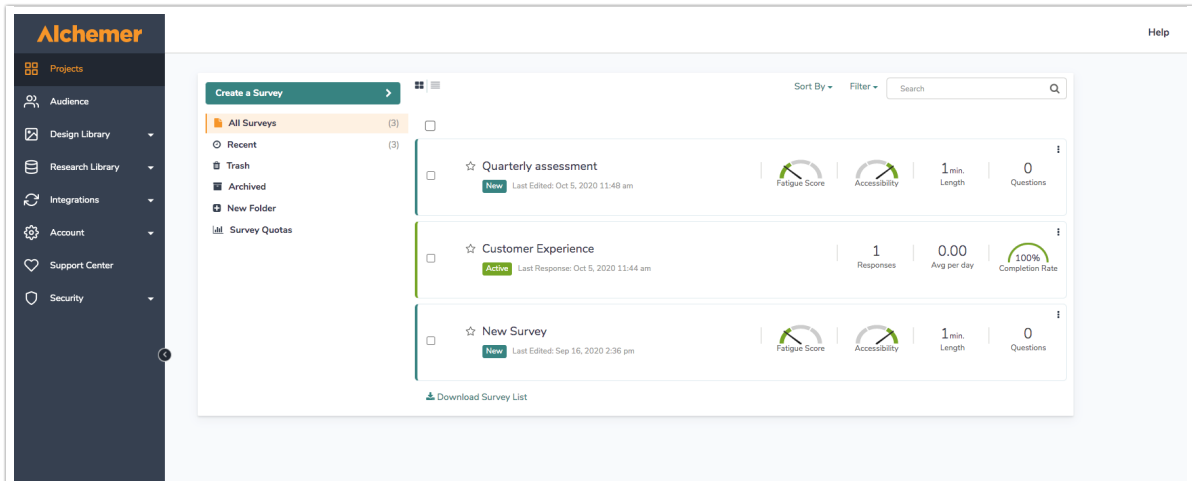

Take a Tour of Alchemer Survey

1 of 22

This is the main page of Alchemer. We call this the "Dashboard or Home Page."

You will have a list of all your surveys, quizzes, forms, and polls on this screen. Additionally, the Left-Hand Navigation Menu is available for Audience, Design Library, Research Library, and much more! To access a survey, click on its title in the list.