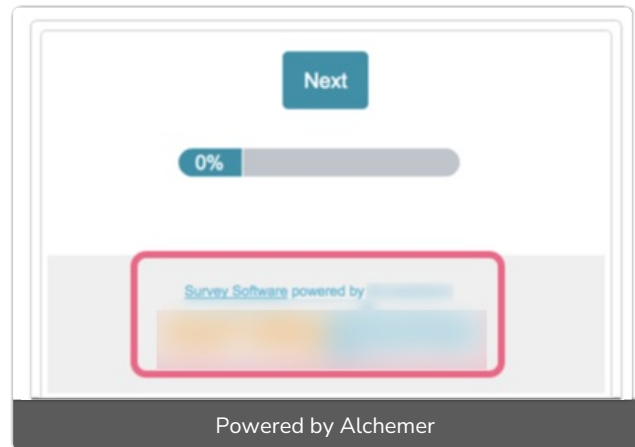

Turn Off Powered by Alchemer Logo

The Powered by Alchemer logo displays on all surveys created using the Alchemer [Free Plan](#).

When creating surveys with the Free Plan, you will see the powered by logo added to the footer of all your surveys as pictured.

If you do not want to include the powered by logo in your survey's footer, you will need to upgrade your plan to one of Alchemer's paid plans.

Learn more about [Individual Pricing Plans](#).

Related Articles