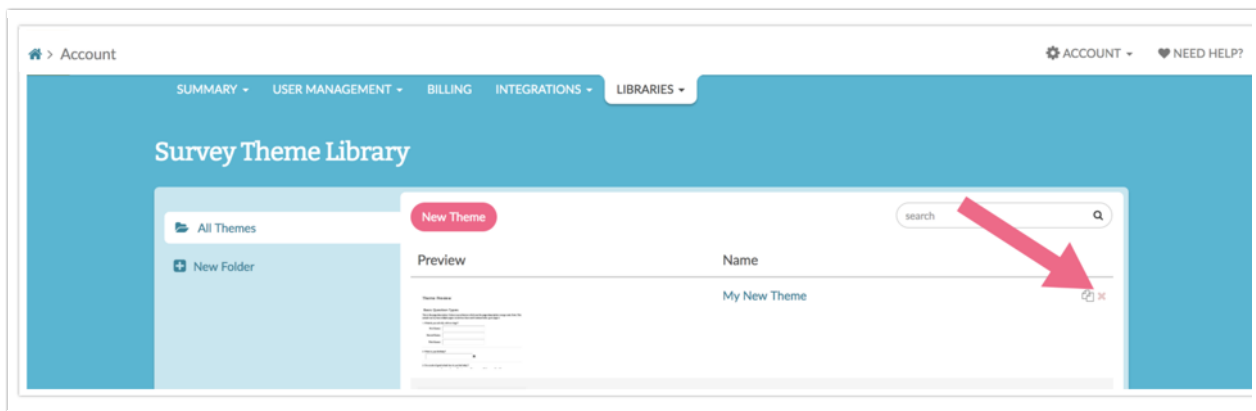

Delete a Theme from the Theme Library

Your Survey Theme Library is a great way to save time when styling your survey. If you have survey themes you* are no longer using, you can easily delete them by going to **Account > Libraries > Survey Themes** and clicking the red x icon to delete.

**The Survey Theme Library is shared across all users in your account. Use care when deleting themes, as someone else may still be using it!*

Related Articles